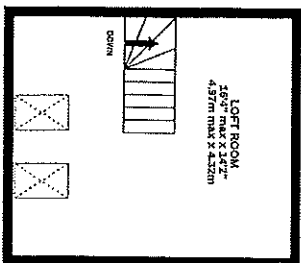

Floorplan for 4 bedroom semi-detached house for sale

TOTAL FLOOR AREA : 1707 sq.ft. (158.6 sq.m.) approx.  
Measurements are approximate. Not to scale. Illustrative purposes only.