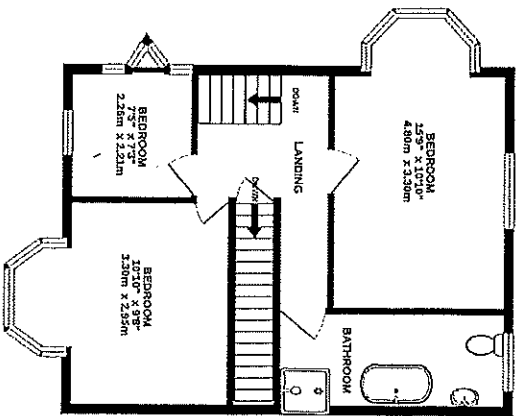

Floorplan for 4 bedroom semi-detached house for sale

TOTAL FLOOR AREA : 1707 sq.ft. (158.6 sq.m.) approx.  
Measurements are approximate. Not to scale. Illustrative purposes only.