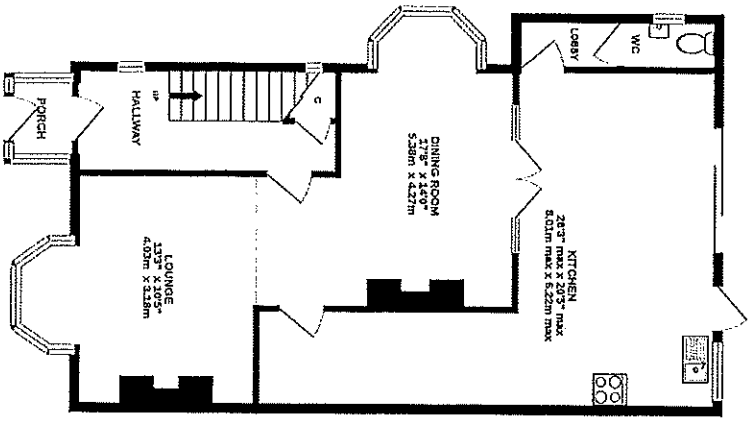

Floorplan for 4 bedroom semi-detached house for sale

TOTAL FLOOR AREA : 1707 sq.ft. (158.6 sq.m.) approx.  
Measurements are approximate. Not to scale. Illustrative purposes only.